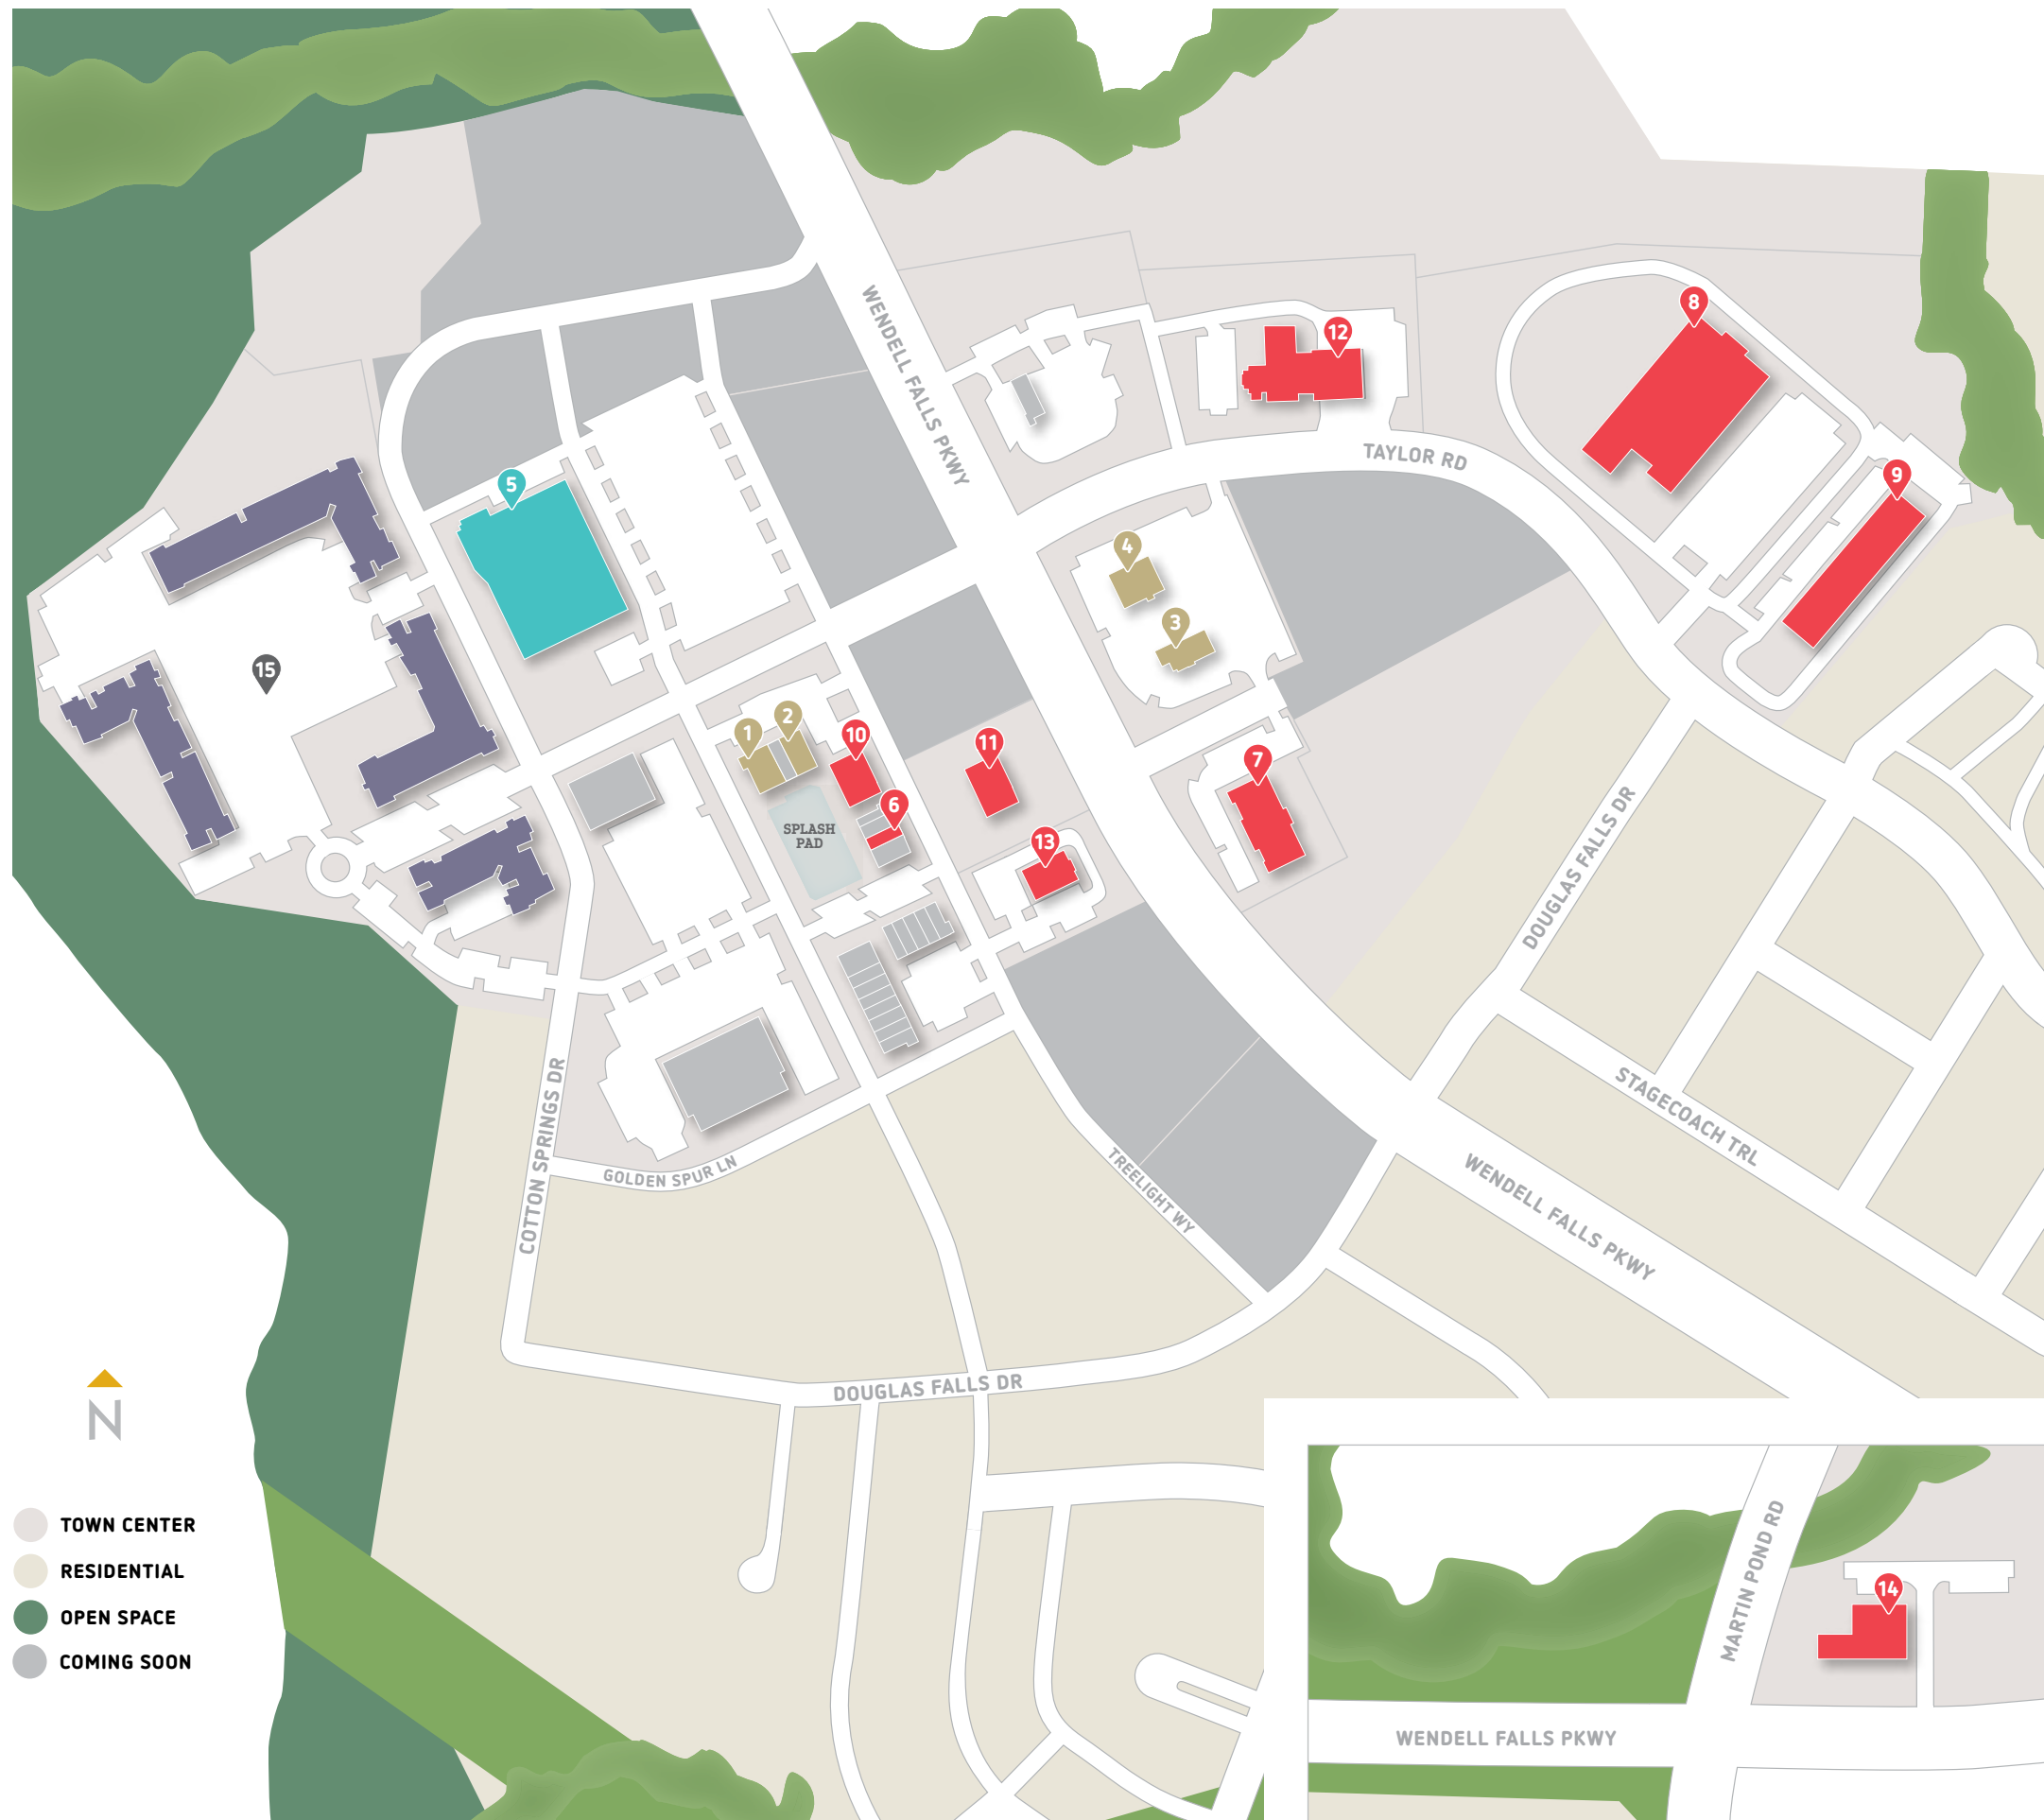

EXPLORE THE AREA

DINING

- 1 Don Beto's Tacos & Tequila (Coming Soon)
- 2 Falls Local (Coming Soon)
- 3 Bojangles (Coming Soon)
- 4 Starbucks (Coming Soon)

GROCERY

- 5 Publix

SERVICES

- 6 Envy Nails (Coming Soon)
- 7 Kindercare
- 8 Cardinal Charter Academy Elementary School
- 9 Cardinal Charter Academy Middle School (Coming Soon)
- 10 Smiling Turtle Pediatric Dentistry (Coming Soon)
- 11 Heartland Dental (Coming Soon)
- 12 Wake County Fire Department & Emergency Medical Services
- 13 AFC Urgent Care
- 14 Neuse River Vet & Doggie Daycare

RESIDENTIAL

- 15 Brea Apartments

+
We can't wait to fill you in on what happens next. To learn more about Treelight Square, visit wendellfalls.com/towncenter.