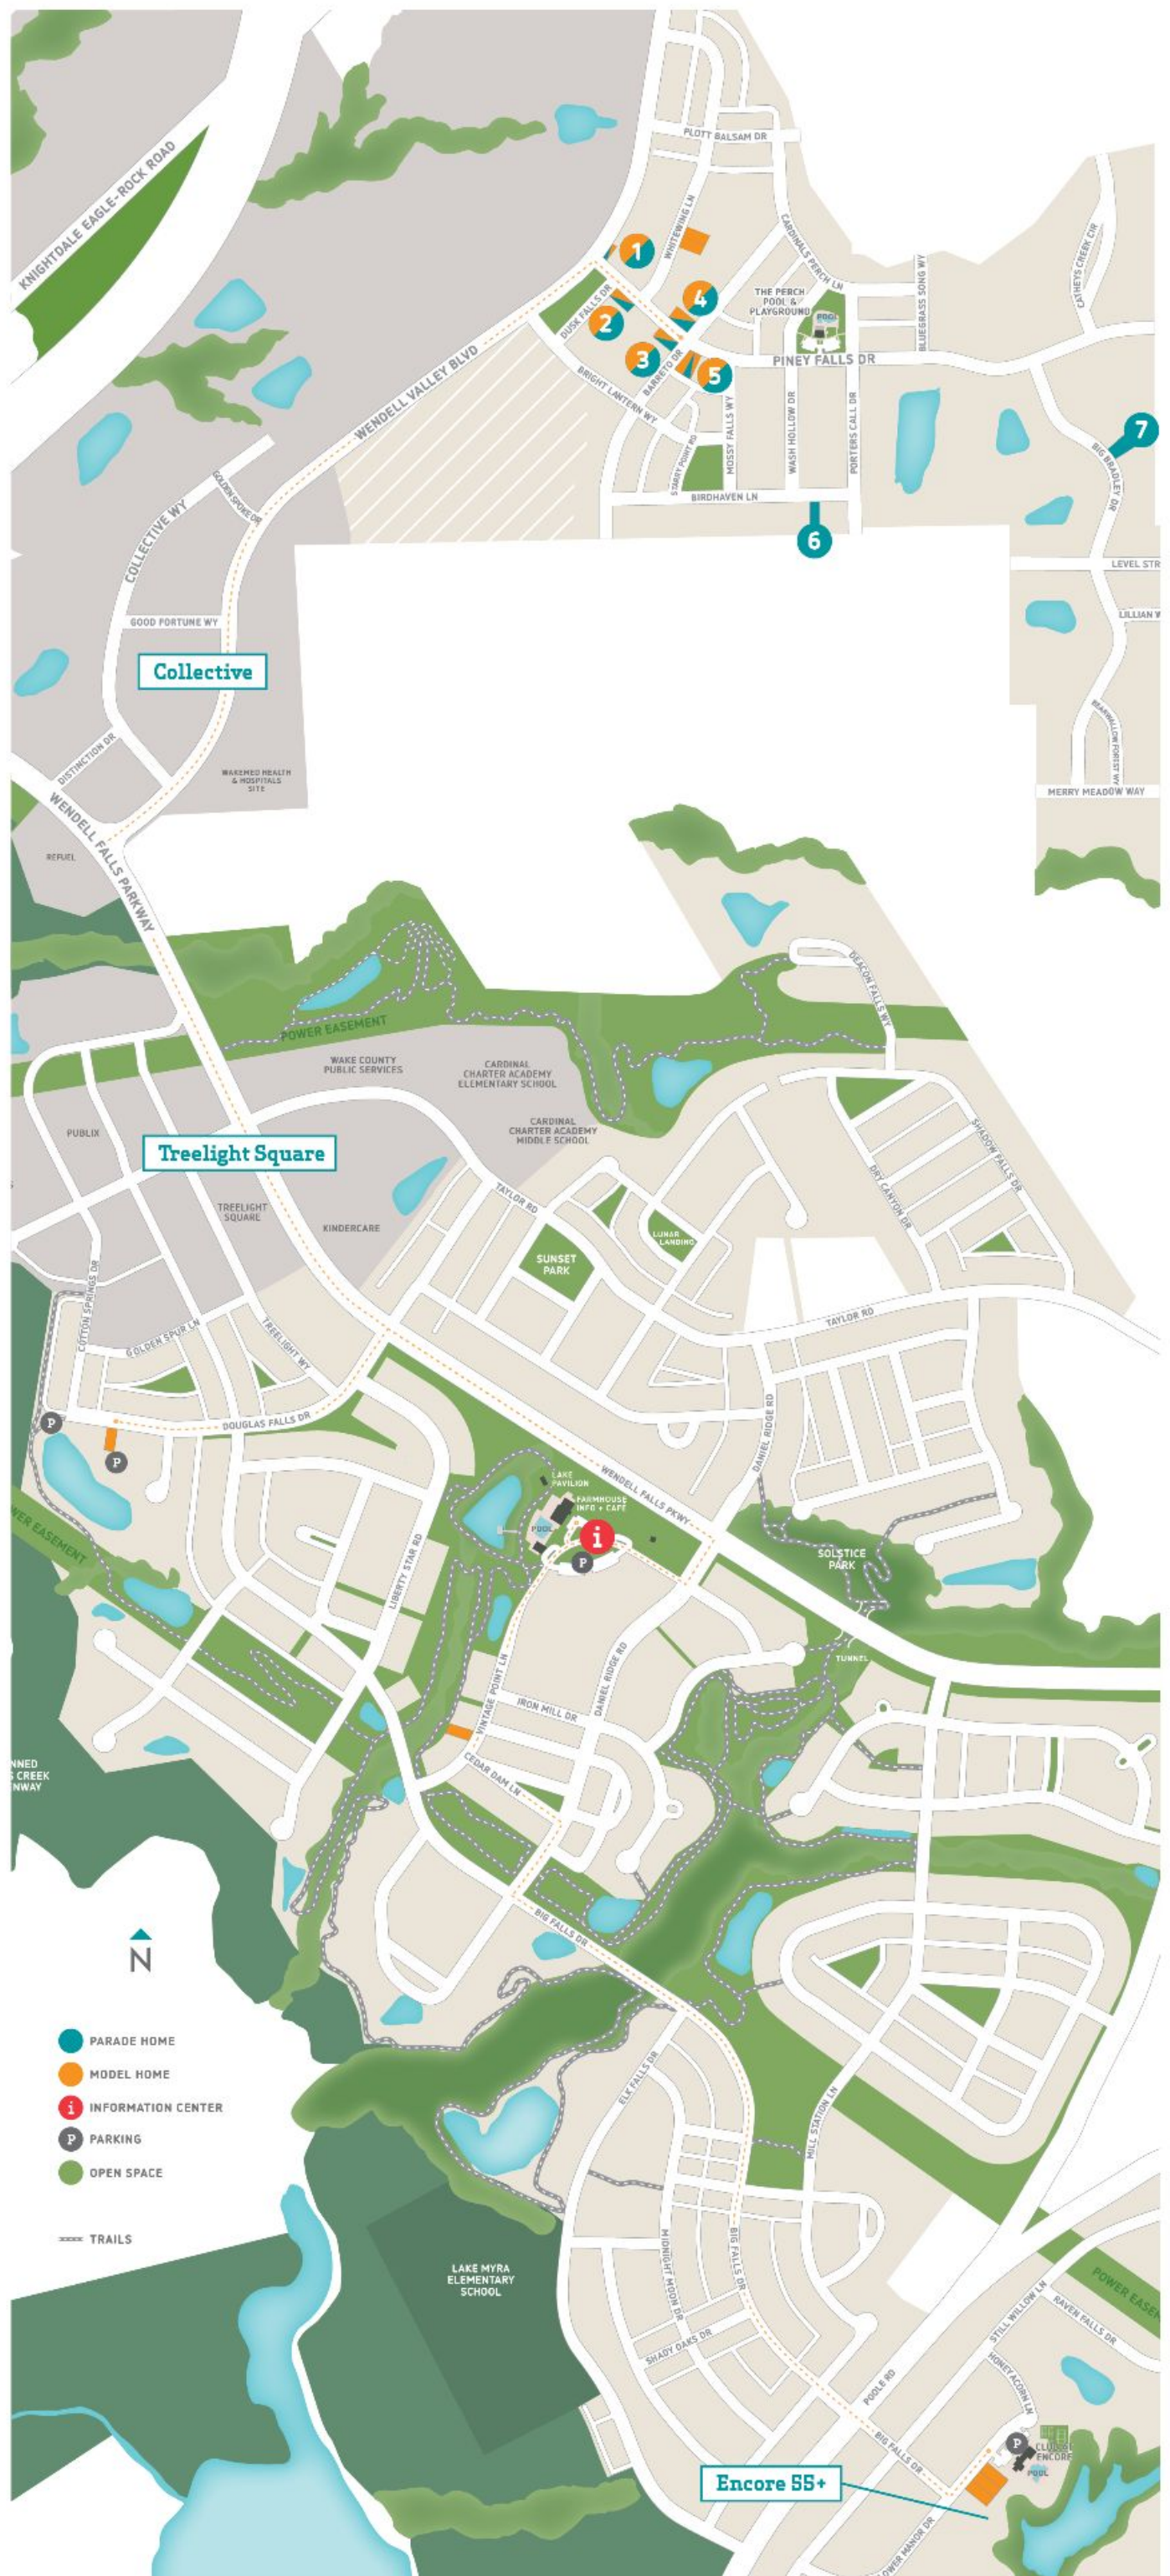

WHERE TO GO + WHAT TO SEE

With seven Parade homes, seven new models in a new model park and dozens of ready-now and ready-soon residences to discover, this map is going to come in quite handy. Need to fuel up for the fun? Treelight Square has you covered with coffee shops, restaurants, ice cream and more.

EXPLORE THESE PARADE HOMES

- 1** Lennox by Brookfield Residential
 1650 Sq.Ft. / 3-bed / 2.5 bath
 One-car garage / Two-story Townhome
 1844 Piney Falls Drive
- 2** Castle in Brooklyn by Garman Homes
 2164 Sq.Ft. / 3-bed / 2.5 bath
 Two-car garage / Two-story
 2236 Dusk Falls Drive
- 3** Eastside Haven by Homes by Dickerson
 2611 Sq.Ft. / 3-bed / 3 bath
 Two-car garage / 1.5-story
 1261 Barreto Drive
- 4** Sterling by Brookfield Residential
 2211 Sq.Ft. / 4-bed / 2.5 bath
 Two-car garage / Two-story
 1301 Barreto Drive
- 5** Fletcher by McNeill Burbank
 1740 Sq.Ft. / 3-bed / 2.5 bath
 Two-car garage / Two-story
 1761 Piney Falls Drive
- 6** Andsley by McNeill Burbank
 3001 Sq.Ft. / 4-bed / 4 bath
 Two-car garage / Two-story
 1713 Birdhaven Lane
- 7** Kindred Trail by Homes by Dickerson
 2794 Sq.Ft. / 4-bed / 3.5 bath
 Two-car garage / Two-story
 236 Big Bradley Drive

i Stop by the Farmhouse Information Center for community information, your chance to win parade-worthy prizes and enjoy sweet treats!

WENDELL FALLS®
 BY
NEWLAND®

Encore 55+